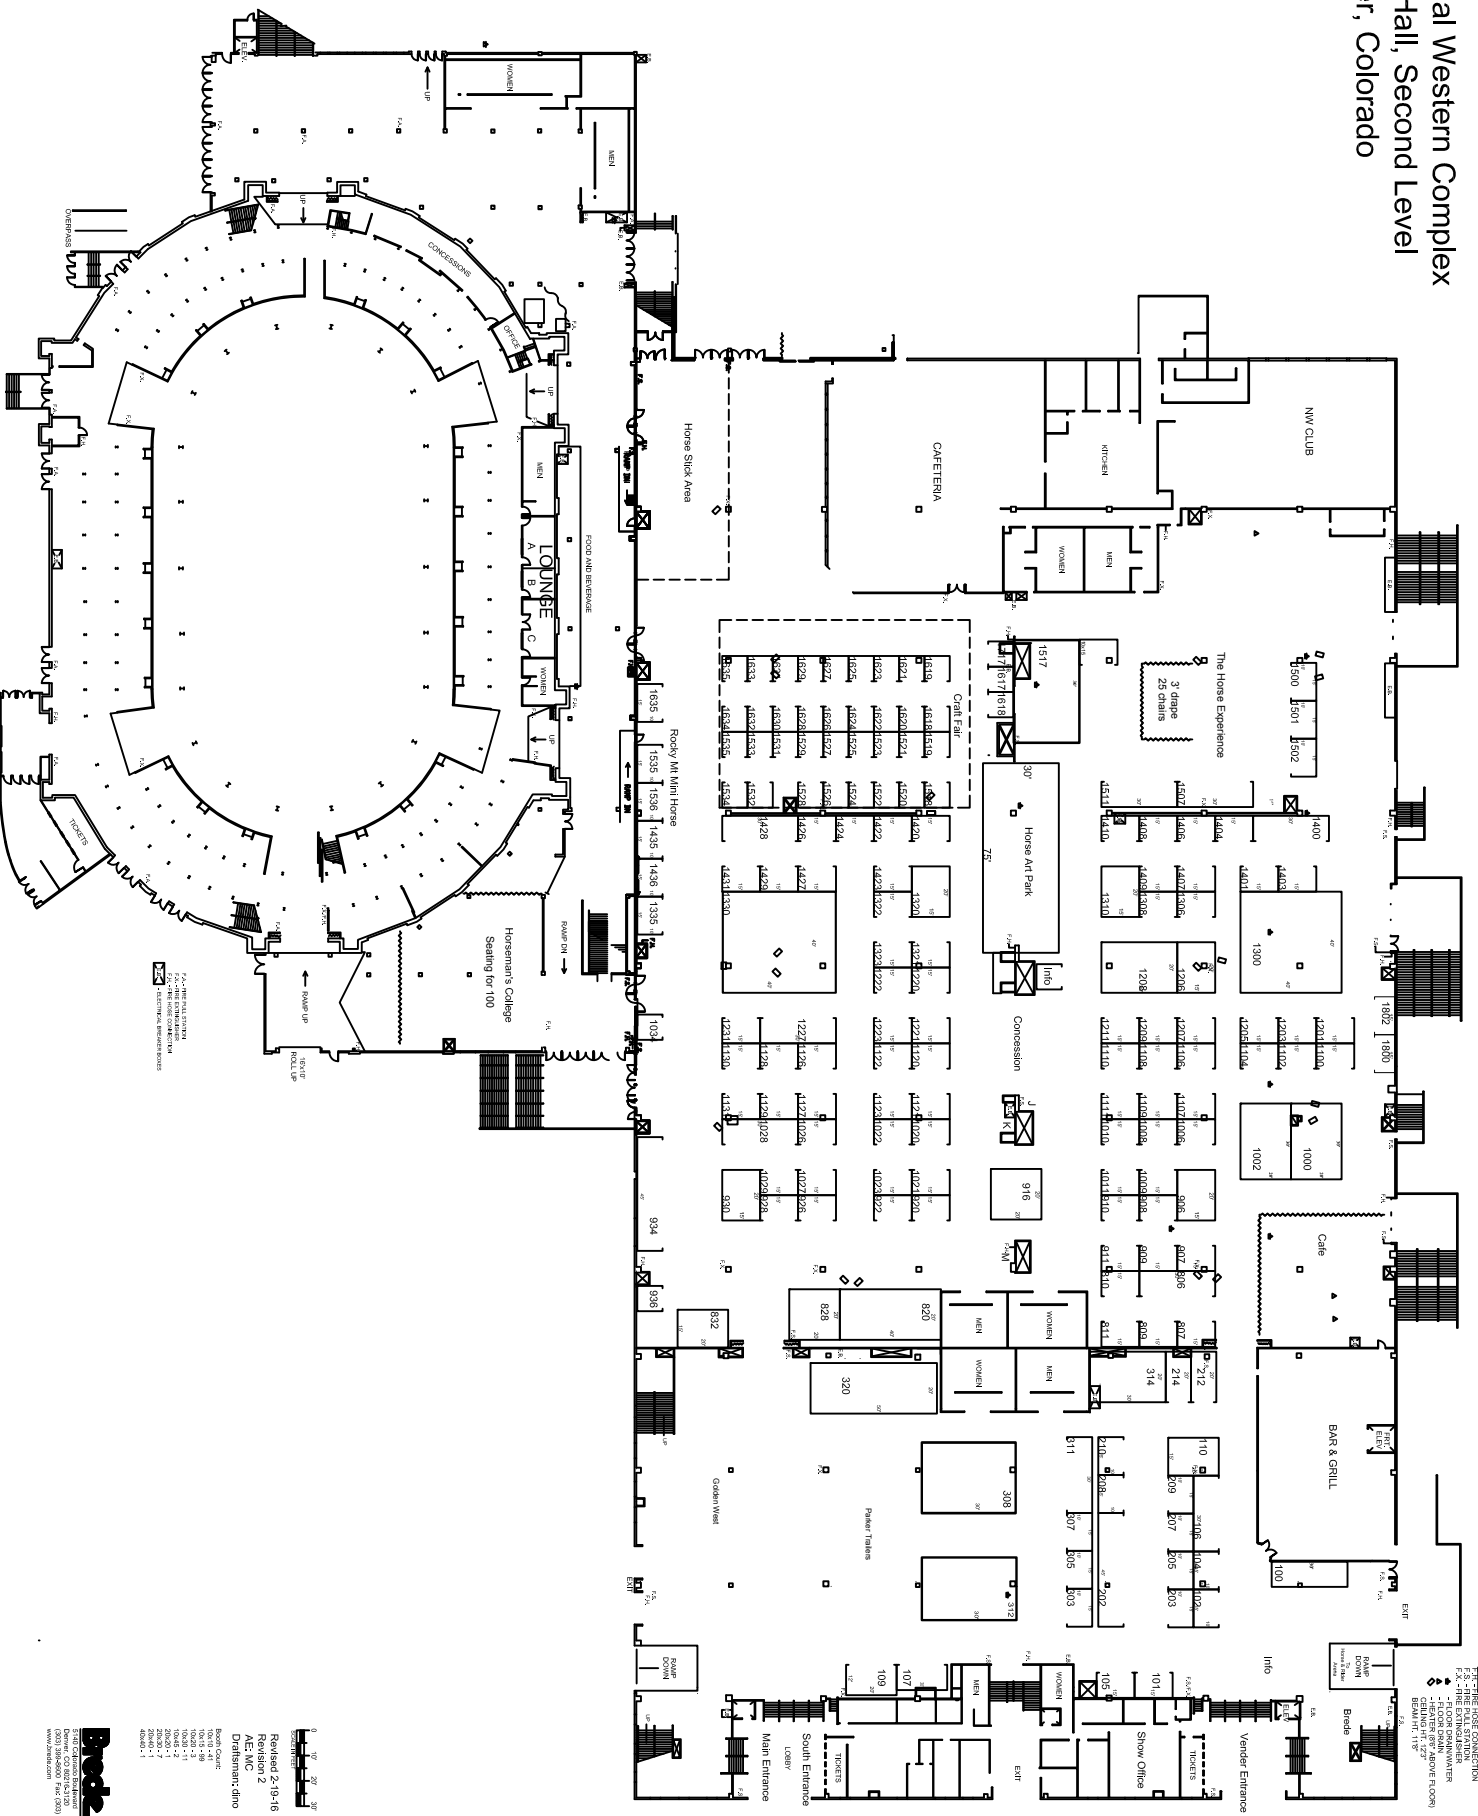

Rocky Mountain Horse Expo

National Western Complex

Expo Hall, Second Level

Denver, Colorado

Scale:
1" = 8'-0"
1/4" = 2'-0"

Revised 2-19-16
Revision 2
Drafter: dlj

Scale:
1" = 8'-0"
1/4" = 2'-0"