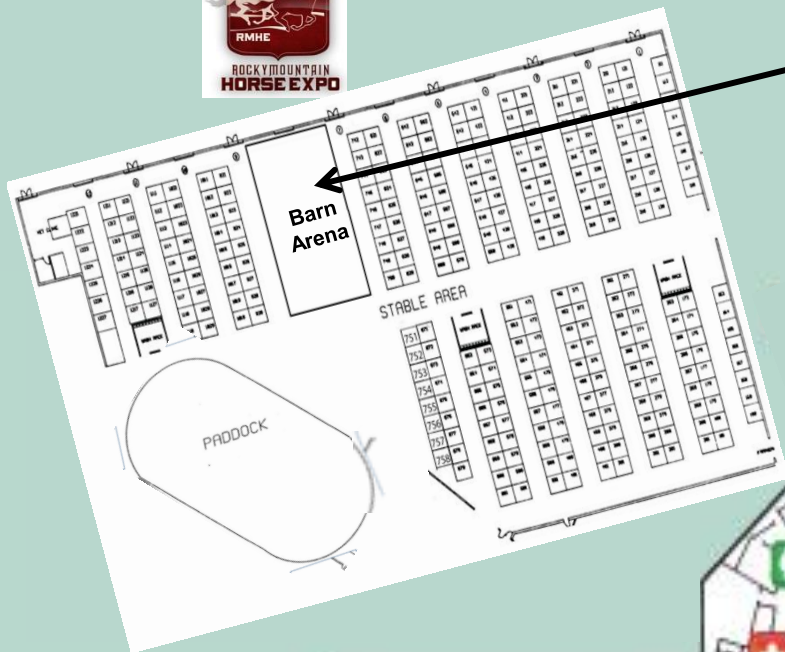

Rocky Mountain Horse Expo

at the National Western Complex

Barn Arena

- ✓ Clinician Sessions
- ✓ 4H/BLM Weaning Training Project

Event Center

- ✓ Mane Event
- ✓ Pre Expo Shows
- ✓ Colt Starting Challenge USA
- ✓ Clinician Sessions
- ✓ Colorado's Most Wanted Thoroughbred

Paddock

- ✓ Clinician Sessions
- ✓ Pre Expo Shows

- FIRST AID
- RESTROOMS
- HANDICAP ACCESS
- ELEVATORS
- FOOD/DINING
- ATM

To: Trade Show – Stadium Arena – Hall of Education Arena