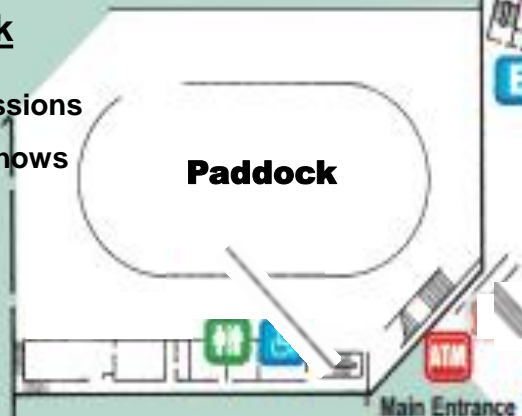

Rocky Mountain Horse Expo

at the National Western Complex

Barn Arena

- ✓ Clinician Sessions
- ✓ 4H/BLM Weaning Training Project

Event Center

- ✓ Mane Event
- ✓ Pre Expo Shows
- ✓ Colt Starting Challenge USA
- ✓ Clinician Sessions
- ✓ Colorado's Most Wanted Thoroughbred

Paddock

- ✓ Clinician Sessions
- ✓ Pre Expo Shows

- FIRST AID
- RESTROOMS
- HANDICAP ACCESS
- ELEVATORS
- FOOD/DINING
- ATM

To: Trade Show – Stadium Arena – Hall of Education Arena